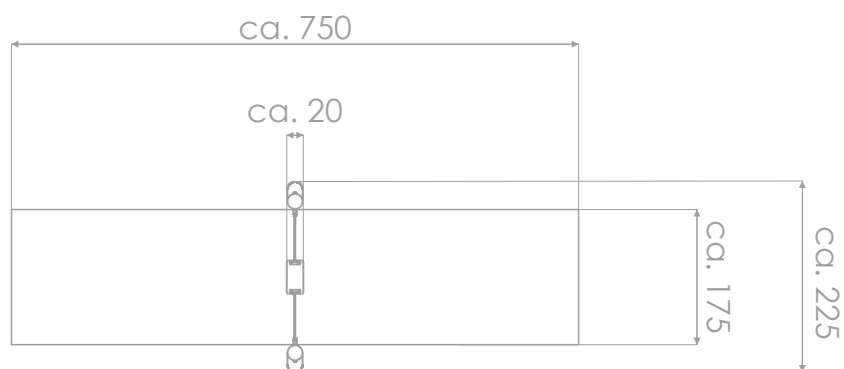

SWINGING

SOCIALIZING

INFORMATION ABOUT THE PRODUCT

Dimensions	ca. 20 x 225 cm
Safety zone	ca. 750 x 175 cm
Overall height	ca. 235 cm
Free fall height	ca. 134 cm
Amount of users	1 person
Product complies with EN 1176-1:2017-12	YES
Availability of spare parts	YES
Age range	3-12
<small>According to EN 1176-1:2017-12 norm, the product requires applying a safety surface according to the product's free fall height.</small>	

Visualisation is for reference only, actual appearance may vary.

SCALE 1:100

MATERIALS:

NATURAL ROBINIA WOOD

ATTESTED 6 MM STAINLESS STEEL CHAINS

THE SEATS ARE MADE WITH AN ALUMINUM CONSTRUCTION COVERED WITH A SOFT EPDM RUBBER